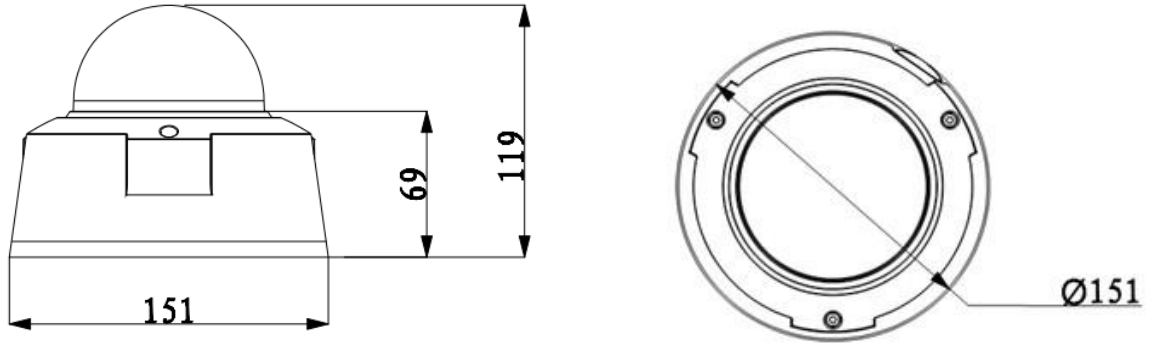

## Technical Specifications

Model		IPC-HDB8301-Z	IPC-HDBW8301-Z
<b>Camera</b>			
Image Sensor	1/3" 3Megapixel Aptina CMOS		
Effective Pixels	2048(H)x1536(V)		
Scanning System	Progressive		
Electronic Shutter Speed	Auto/Manual 1/3~1/10000		
Min. Illumination	Color: 0.1Lux/F1.2, B/W: 0.01Lux/F1.2		
S/N Ratio	More than 50dB		
Video Output	1 port		
<b>Camera Features</b>			
Max. IR LEDs Length	N/A	20m Smart IR technology	
Day/Night	Auto(ICR)/Color/B/W		
Backlight Compensation	BLC / HLC / WDR (120dB)		
White Balance	Auto		
Gain Control	Auto/Manual		
Noise Reduction	3D		
Privacy Masking	Up to 4 areas		
EIS	Support		
Ultra Defog	Support		
<b>Lens</b>			
Focal Length	3 -9mm motorized		
Max Aperture	F1.4		
Focus Control	Auto		
Angle of View	H: 85.6°(Wide)~28.6°(Tele)		
Lens Type	Motorized /Auto Iris(DC)		
Mount Type	Board-in Type		
<b>Video</b>			
Compression	H.264 / MJPEG		
Resolution	3M(2048×1536)/1080P(1920×1080) / 720P(1280×720) /D1(704×576) / CIF(352×288)		
Frame Rate	Main Stream	3M/1080P (1~25/30fps)	
	Sub Stream	D1/CIF(1 ~ 25/30fps)	
	Third Stream	1080P/720P/D1(1 ~ 25/30fps)	
Bit Rate	H.264: 32K ~ 8192Kbps		
ROI	Up to 4 areas		
<b>Audio</b>			
Compression	G.711a / G.711u		
Interface	1/1 channel In/Out		
<b>Smart Function</b>			
	Tripwire		
	Intrusion		

## Dimensions (mm)